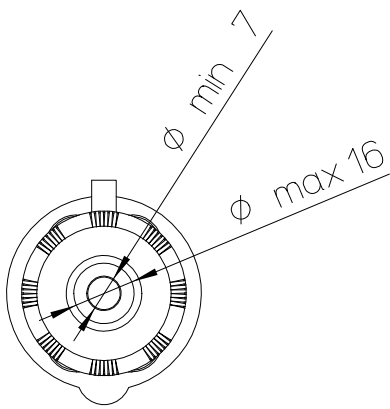

Diritti riservati All rights reserved

dimensions in mm	<b>PE 16123 SV</b> hoods, plugs, 2 poles + PE, 16A	Scale 1:2	
Date 19/05/2017			
Sign. C. Mainini			