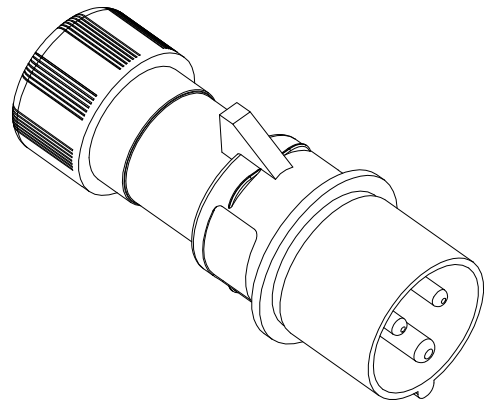

Diritti riservati All rights reserved

dimensions in mm	<b>PE 16123 SV</b> hoods, plugs, 2 poles + PE, 16A	Scale 1:2	
Date 19/05/2017			
Sign. C. Mainini			