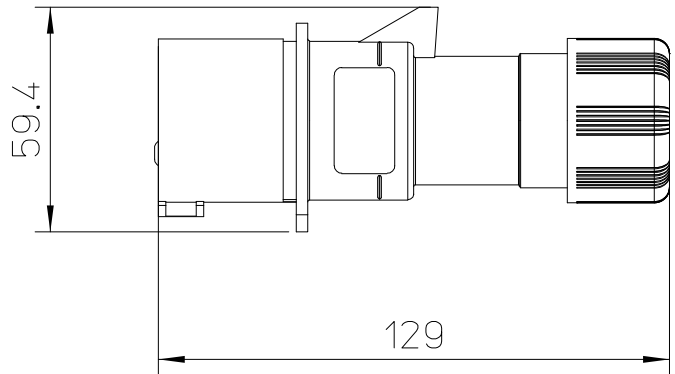

Diritti riservati All rights reserved

dimensions in mm	<b>PE 16123 SV</b> hoods, plugs, 2 poles + PE, 16A	Scale 1:2	
Date 19/05/2017			
Sign. C. Mainini			